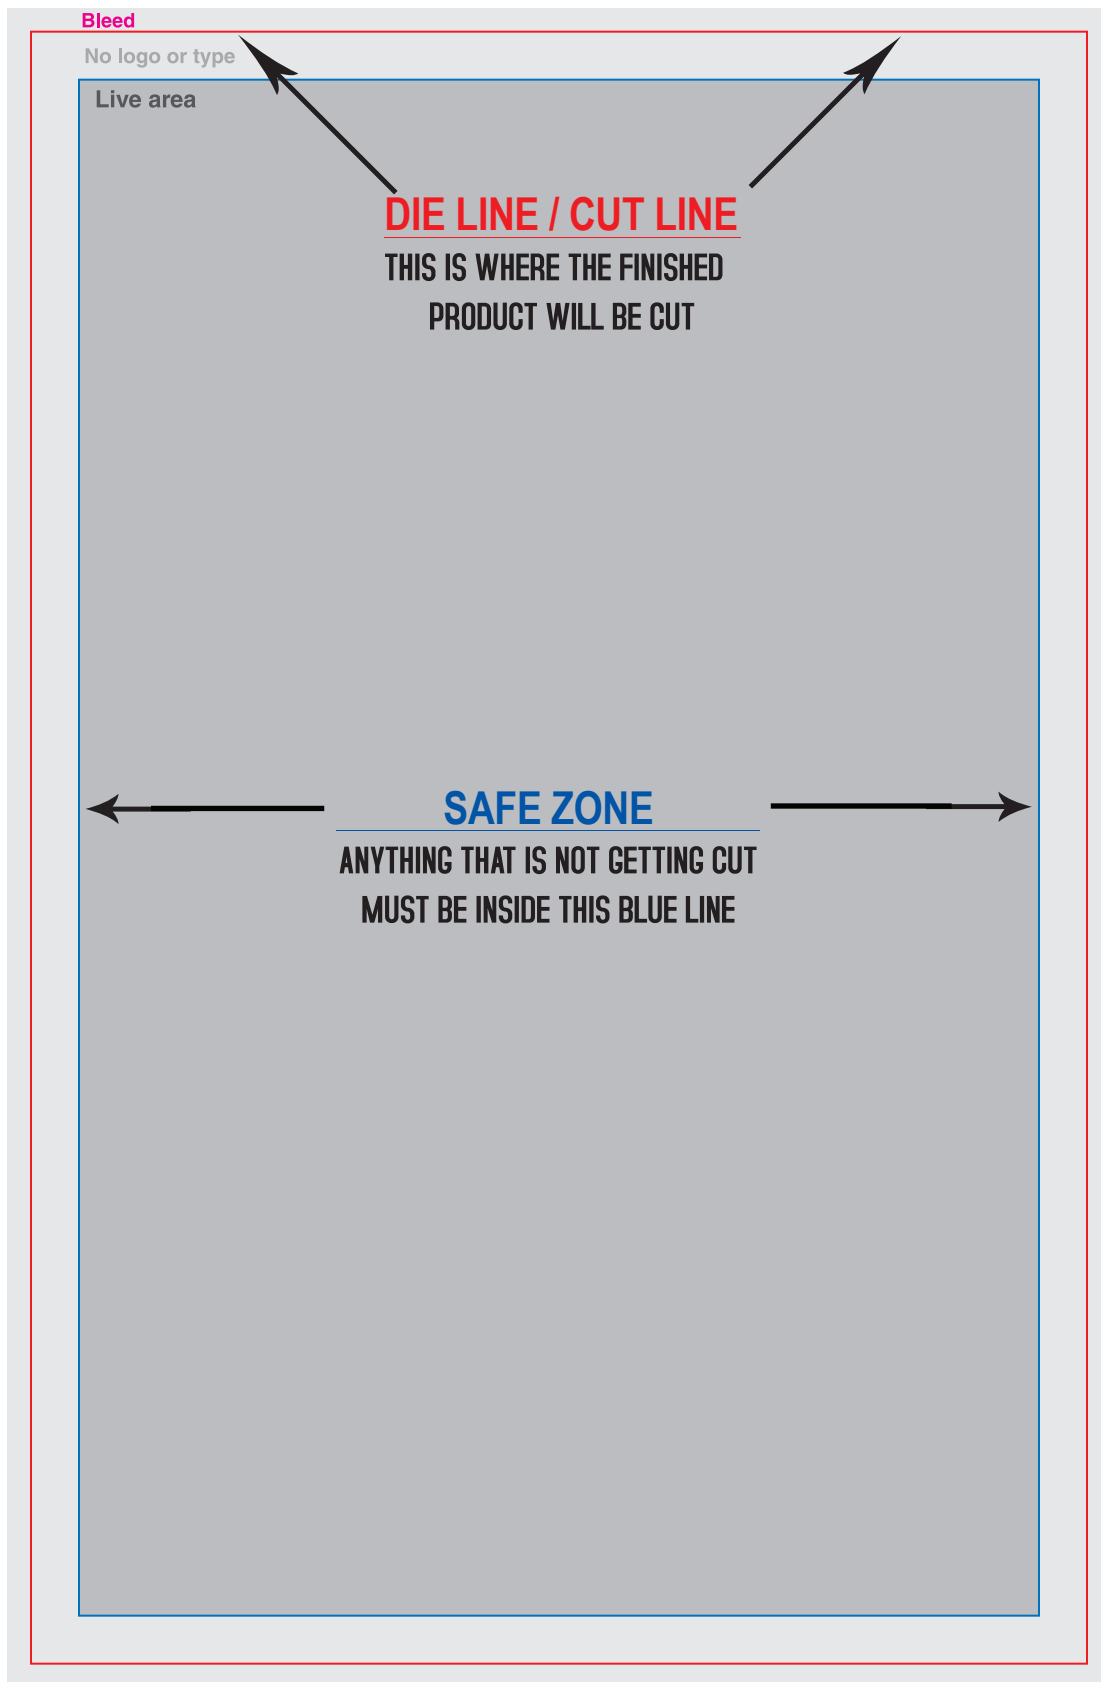

Die Line - 5.5x8.5

**When placing art work ensure that background extends to bleed.
Art work and text must be placed inside the safe zone.**

- Convert Images to CMYK for print at 300 DPI
- Delete instruction layers
- Use full bleed
- Save as high-resolution PDF, EPS, TIF or JPG file, at exact print size with fonts and links embedded
- Submit by e-mail to sponsors@ngra.com.

Production Specifications

Die Line - Full Page AD

Safe Zone

Die Line - 5.5x8.5

Bleed - .125