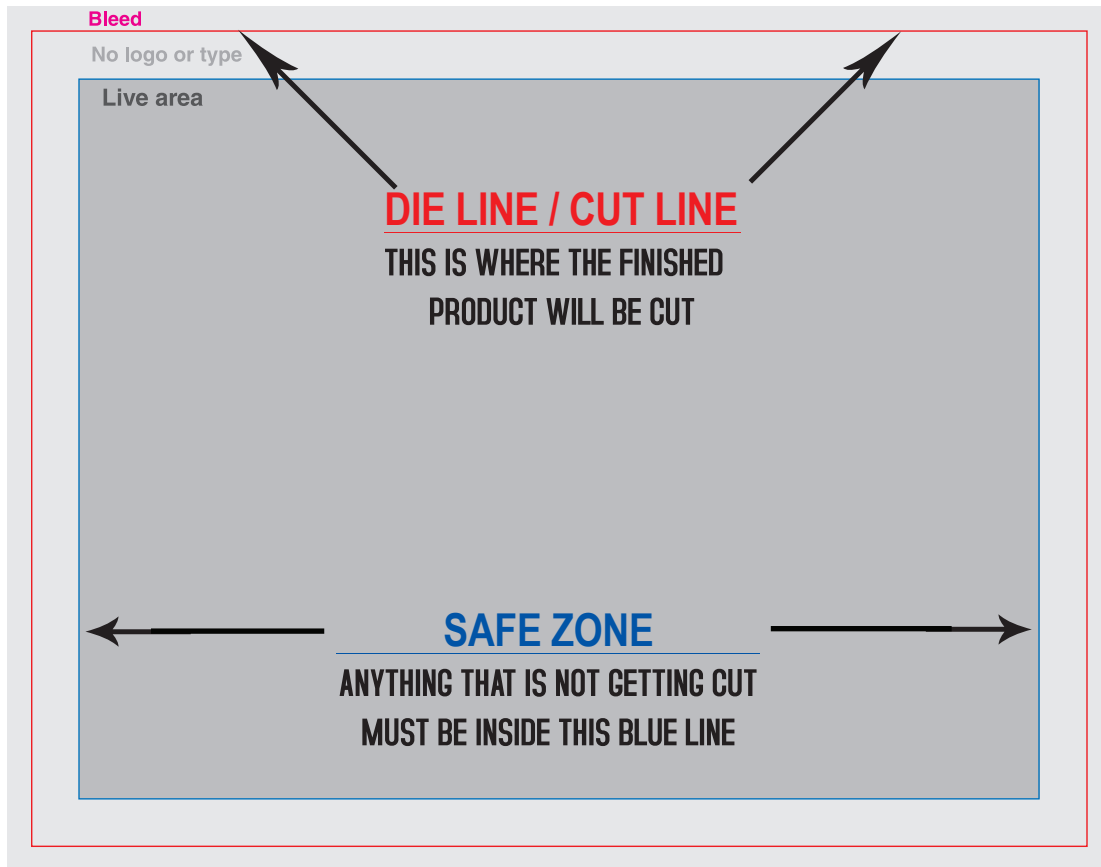

Die Line - 5.5x4.25

**When placing art work ensure that background extends to bleed.
Art work and text must be placed inside the safe zone.**

- Convert Images to CMYK for print at 300 DPI
- Delete instruction layers
- Use full bleed
- Save as high-resolution PDF, EPS, TIF or JPG file, at exact print size with fonts and links embedded
- Submit by e-mail to sponsors@ngra.com.

Production Specifications

Die Line - Full Page AD

Safe Zone

Die Line - 5.5x5.25

Bleed - .125